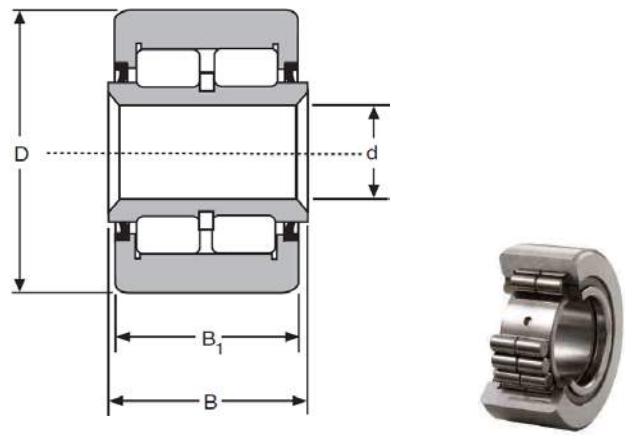

INCH -HEAVY DUTY - YCRSR... / YCRSCR

YCRSR
CROWNED O.D.

YCRSCR
CYLINDRICAL O.D.

C&H	Dimensions(mm)				N.W. ≈kg	RBC
	d	D	B1	B		
YCRSR-16	7.923	25.4	15.875	17.577	0.052	RBV 1
YCRSR-18	7.923	28.575	15.875	17.577	0.068	RBV 1 1/8
YCRSR-20	9.525	31.75	19.05	20.625	0.105	RBV 1 1/4
YCRSR-22	9.525	34.925	19.05	20.625	0.127	RBV 1 3/8
YCRSR-24	11.01	38.1	22.225	23.8	0.169	RBV 1 1/2
YCRSR-26	11.01	41.275	22.225	23.8	0.2	RBV 1 5/8
YCRSR-28	12.7	44.45	25.4	26.975	0.26	RBV 1 3/4
YCRSR-30	12.7	47.625	25.4	26.975	0.31	RBV 1 7/8
YCRSR-32	15.875	50.8	31.75	33.325	0.42	RBV 2
YCRSR-36	15.875	57.15	31.75	33.325	0.55	RBV 2 1/4
YCRSR-40	19.05	63.5	38.1	39.675	0.79	RBV 2 1/2
YCRSR-44	19.05	69.85	38.1	39.675	0.98	RBV 2 3/4
YCRSR-48	25.4	76.2	44.45	46.025	1.31	RBV 3
YCRSR-52	25.4	82.55	44.45	46.025	1.56	RBV 3 1/4
YCRSR-56	28.575	88.9	50.8	52.375	2.05	RBV 3 1/2
YCRSR-64	31.75	101.6	57.15	58.725	3.02	RBV 4
YCRSR-80	44.45	127	69.85	73.025	5.59	RBV 5
YCRSR-96	57.15	152.4	82.55	85.725	9.37	RBV 6
YCRSR-112	57.785	177.8	95.25	98.425	14.46	RBV 7
YCRSR-128	82.55	203.2	107.95	114.3	21.15	RBV 8
YCRSR-144	95.25	228.6	120.65	127	29.57	RBV 9
YCRSR-160	107.95	254	133.35	139.7	40.04	RBV 10