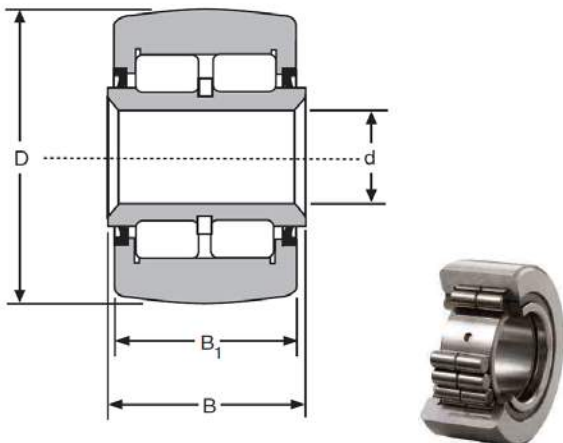

INCH -HEAVY DUTY - YCRSR... / YCRSCR

YCRSR
CROWNED O.D.

YCRSCR
CYLINDRICAL O.D.

C&H	Dimensions(mm)				N.W. ≈kg	RBC
	d	D	B1	B		
YCRSR-16	7.923	25.4	15.875	17.577	0.052	RBV 1
YCRSR-18	7.923	28.575	15.875	17.577	0.068	RBV 1 1/8
YCRSR-20	9.525	31.75	19.05	20.625	0.105	RBV 1 1/4
YCRSR-22	9.525	34.925	19.05	20.625	0.127	RBV 1 3/8
YCRSR-24	11.01	38.1	22.225	23.8	0.169	RBV 1 1/2
YCRSR-26	11.01	41.275	22.225	23.8	0.2	RBV 1 5/8
YCRSR-28	12.7	44.45	25.4	26.975	0.26	RBV 1 3/4
YCRSR-30	12.7	47.625	25.4	26.975	0.31	RBV 1 7/8
YCRSR-32	15.875	50.8	31.75	33.325	0.42	RBV 2
YCRSR-36	15.875	57.15	31.75	33.325	0.55	RBV 2 1/4
YCRSR-40	19.05	63.5	38.1	39.675	0.79	RBV 2 1/2
YCRSR-44	19.05	69.85	38.1	39.675	0.98	RBV 2 3/4
YCRSR-48	25.4	76.2	44.45	46.025	1.31	RBV 3
YCRSR-52	25.4	82.55	44.45	46.025	1.56	RBV 3 1/4
YCRSR-56	28.575	88.9	50.8	52.375	2.05	RBV 3 1/2
YCRSR-64	31.75	101.6	57.15	58.725	3.02	RBV 4
YCRSR-80	44.45	127	69.85	73.025	5.59	RBV 5
YCRSR-96	57.15	152.4	82.55	85.725	9.37	RBV 6
YCRSR-112	57.785	177.8	95.25	98.425	14.46	RBV 7
YCRSR-128	82.55	203.2	107.95	114.3	21.15	RBV 8
YCRSR-144	95.25	228.6	120.65	127	29.57	RBV 9
YCRSR-160	107.95	254	133.35	139.7	40.04	RBV 10